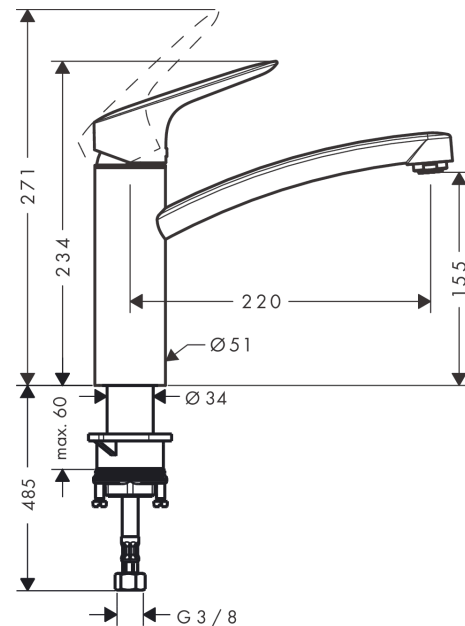

Scale drawing